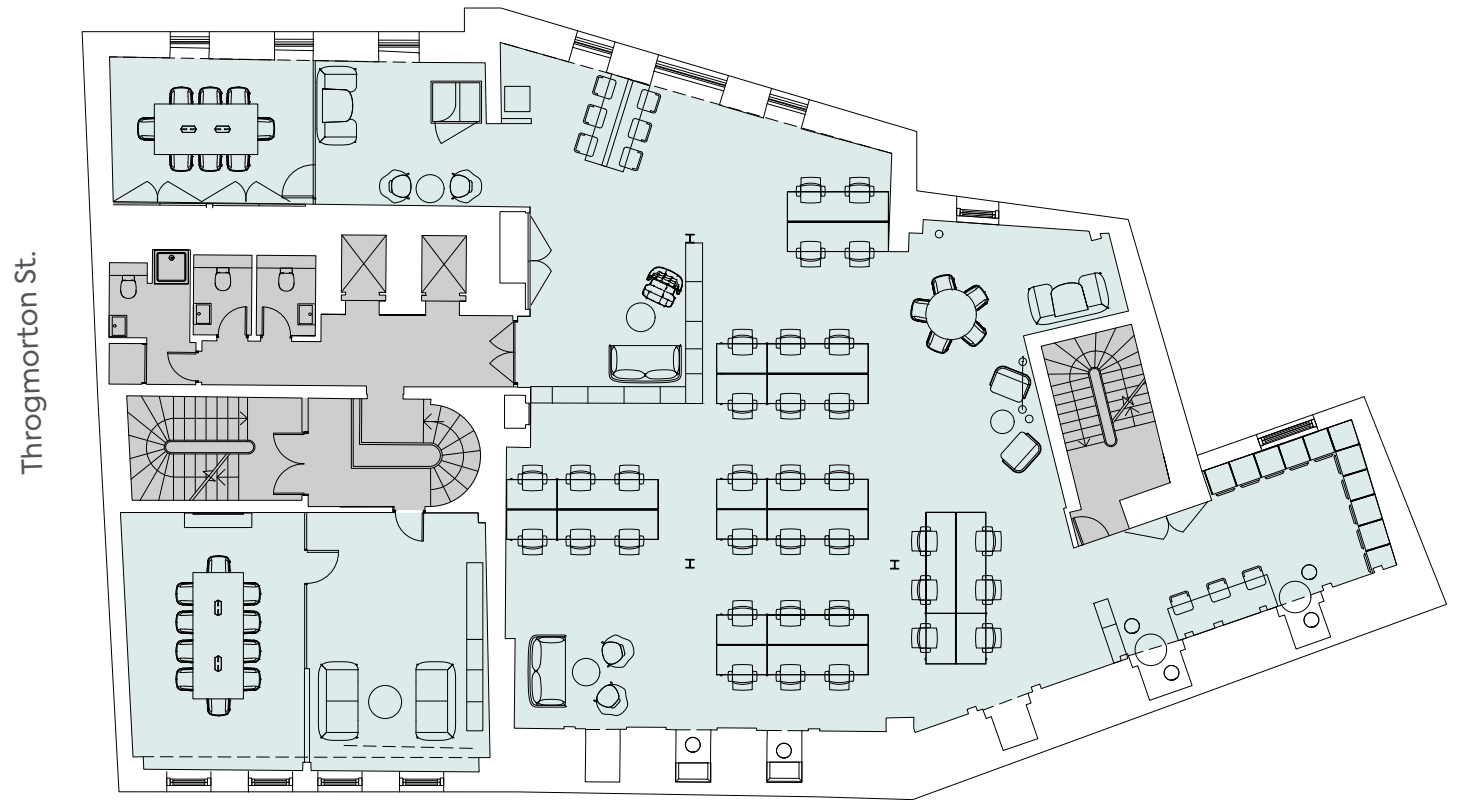

# Fourth Floor

## Capsule Fit Out

3,233 Sq Ft (300 Sq M)

Plan for indicative purposes only. Not to scale.