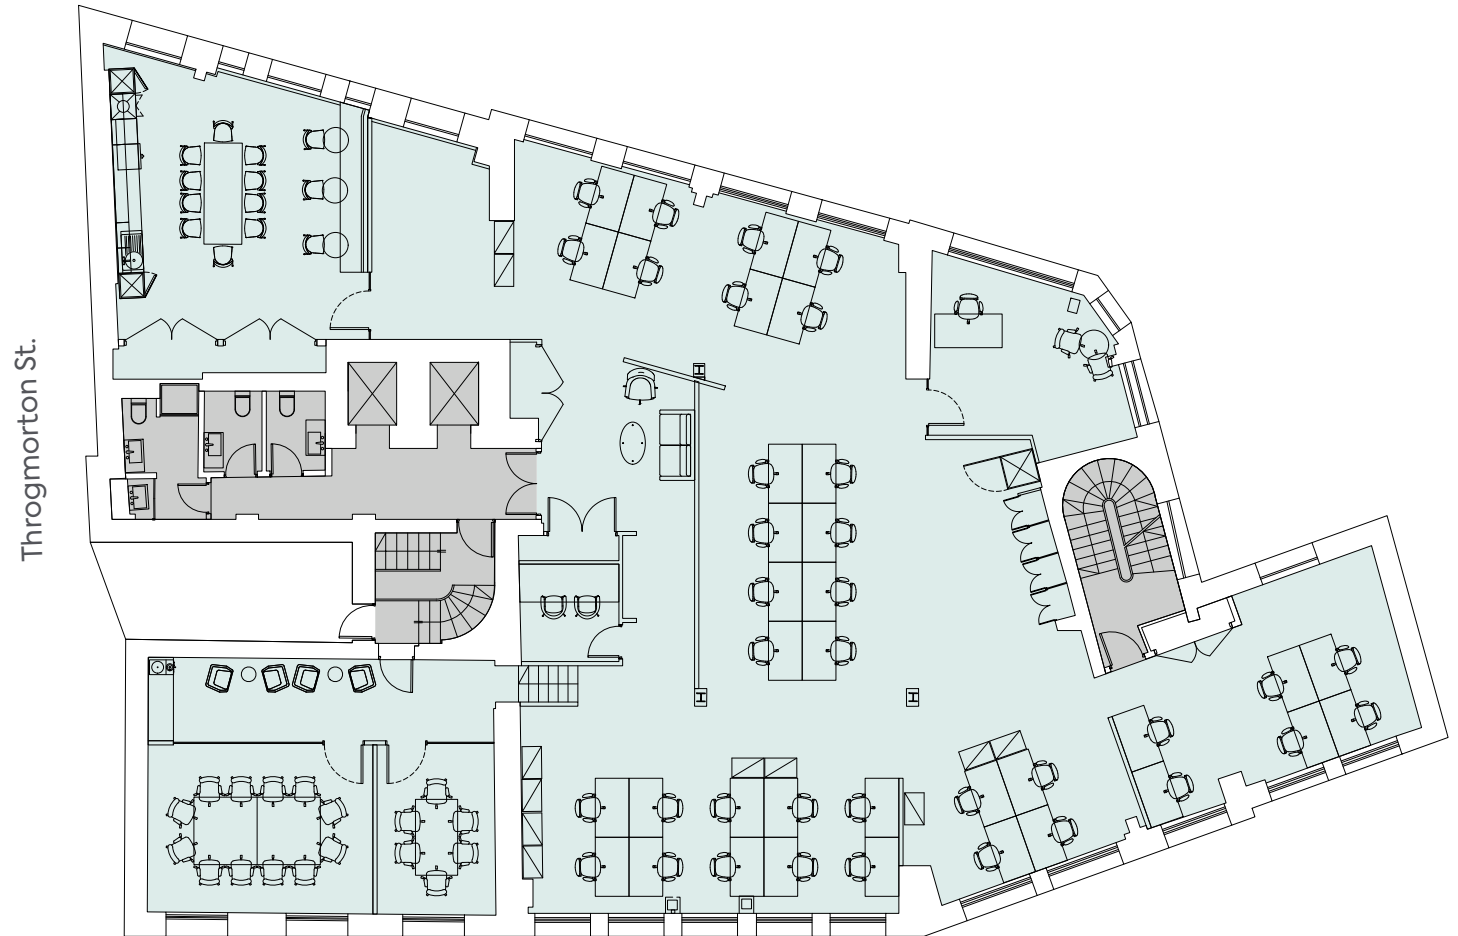

## Capsule Fit Out

2,072 Sq Ft (192 Sq M)

Plan for indicative purposes only. Not to scale.

## Capsule Fit Out

3,233 Sq Ft (300 Sq M)

Plan for indicative purposes only. Not to scale.

## Capsule Fit Out

3,762 Sq Ft (350 Sq M)

Plan for indicative purposes only. Not to scale.